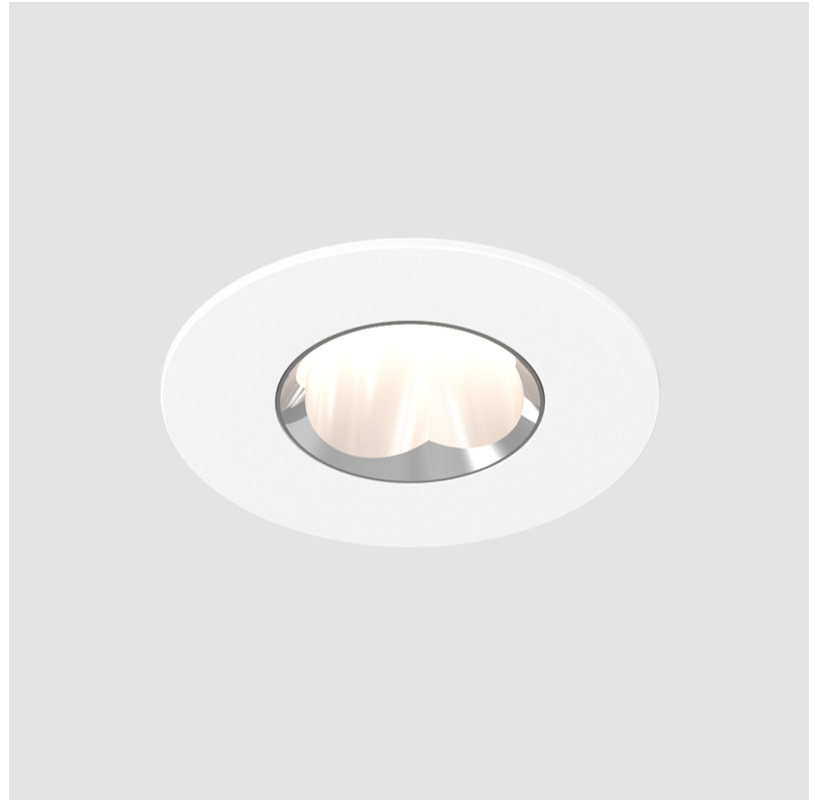

GENERAL

Series: Oiko Pro Round
Subseries: Oiko Pro Round Fixed
Brand: Prolicht
Division: Architectural
Mounting Type: Recessed
Mounting Location: Ceiling
Subcategory: Downlight

PHYSICAL

Shape: Round
Diameter (mm): 75
Diameter (in): 2 15/16
Height (mm): 51
Height (in): 2
Ceiling Thickness (mm): 1 - 25
Ceiling Thickness (in): 1/16 - 1 3/16
Min. Recessing Depth (mm): 55
Min. Recessing Depth (in): 2 3/16
Light Distribution: Direct
Diffuser: Lens Pack - Spread Lens / Linear Spread Lens / Honeycomb Louver
Fixture Finish: [SSR / BKV / CWI / CRY / HAB / UFT / ITA / RUA / FTG / MYG / LOD / PUS / FRO / FUP / KIA / POP / BLS / SPG / MEY / GOH / GUM / CHC / COM / ABZ / JAG / OBR / MOS / ROR](#)
Fixture Material: Aluminum Die Cast
Cut-out Measurements: 68mm / 2 11/16" Diameter

ELECTRICAL

Lamp Type: LED (Zhaga Standard)
Input Wattage (W): 14
Total Output Wattage (W): 12.7
Dimming: Dali Dimming
Driver Included: No
Driver Location: Recessed Housing
Driver Type: Constant Current - Universal (120Vac only for DALI driver)
Driver Class: Class 2
Input Voltage (V): 120 - 277
Constant Current (MA): 700

LED

Color Temperature (°K): 2700-6500 Tunable White
Max. Delivered Lumen (lm): 1240
Nominal Lumen (lm): 1460
CRI: >93 CRI
Lamp Life (hrs): 50000
Special LEDs offerings: Tunable White

OPTICAL

Reflector°: 52
Adjustability: Fixed

RATINGS AND CERTIFICATIONS

Certified By: Certified for North American Standards
IP rating: IP20