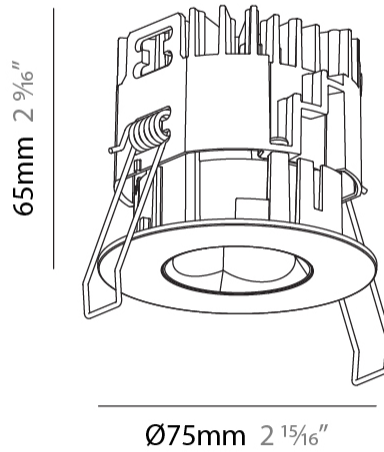

GENERAL

Series: Oiko Pro Round
Subseries: Oiko Pro Round Fixed
Brand: Prolicht
Division: Architectural
Mounting Type: Recessed
Mounting Location: Ceiling
Subcategory: Downlight

PHYSICAL

Shape: Round
Diameter (mm): 75
Diameter (in): 2 15/16
Height (mm): 65
Height (in): 2 9/16
Ceiling Thickness (mm): 1 - 25
Ceiling Thickness (in): 1/16 - 1 3/16
Min. Recessing Depth (mm): 70
Min. Recessing Depth (in): 2 3/4
Light Distribution: Direct
Diffuser: Lens Pack - Spread Lens / Linear Spread Lens / Honeycomb Louver
Fixture Finish: SSR / BKV / CWI / CRY / HAB / UFT / ITA / RUA / FTG / MYG / LOD / PUS / FRO / FUP / KIA / POP / BLS / SPG / MEY / GOH / GUM / CHC / COM / ABZ / JAG / OBR / MOS / ROR
Fixture Material: Aluminum Die Cast
Cut-out Measurements: 68mm / 2 11/16" Diameter

ELECTRICAL

Lamp Type: LED (Zhaga Standard)
Input Wattage (W): 14
Total Output Wattage (W): 12.7
Dimming: Dali Dimming
Driver Included: No
Driver Location: Recessed Housing
Driver Type: Constant Current - Universal (120Vac only for DALI driver)
Driver Class: Class 2
Input Voltage (V): 120 - 277
Constant Current (MA): 700

LED

Color Temperature (°K): 2700-6500 Tunable White
Max. Delivered Lumen (lm): 1129
Nominal Lumen (lm): 1460
CRI: >93 CRI
Lamp Life (hrs): 50000
Special LEDs offerings: Tunable White

OPTICAL

Reflector°: 36
Adjustability: Fixed

RATINGS AND CERTIFICATIONS

Certified By: Certified for North American Standards
IP rating: IP20